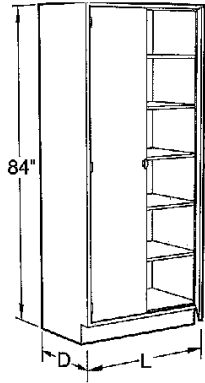

16" Deep

SS-2205-00	30"L
SS-2206-00	36"L
SS-2207-00	42"L
SS-2208-00	48"L

22" Deep

SS-4205-00	30"L
SS-4206-00	36"L
SS-4207-00	42"L
SS-4208-00	48"L

Steel Full Height Storage Cabinets

Specifications:

Full Height Storage Cabinets are 84" high and 12", 16" or 22" deep. Lengths as shown. They are furnished with five adjustable shelves. Full height swinging doors are hung on three hinges per door.

16" Deep	
SS-2252-00	18"L
SS-2254-00	24"L

22" Deep	
SS-4252-00	18"L
SS-4254-00	24"L

12" Deep	
SS-1255-00	30"L
SS-1256-00	36"L
SS-1257-00	42"L
SS-1258-00	48"L

16" Deep	
SS-2255-00	30"L
SS-2256-00	36"L
SS-2257-00	42"L
SS-2258-00	48"L

22" Deep	
SS-4255-00	30"L
SS-4256-00	36"L
SS-4257-00	42"L
SS-4258-00	48"L

Steel Full Height Storage Cabinets

Specifications:

Wardrobe Storage Cabinets are 84" high and 22" deep. Lengths as shown. They are provided with with a hat shelf and a horizontal bar for hanging garments. The paneled swinging doors are provided with a lock and are hung on three hinges per door.

CAUTION: Full height cabinets may present a potential tipping over problem. Proper installation requires those cabinets to be anchored to a wall or other cabinets to improve stabilize and ensure smooth door movement. Full Height Storage Cabinet Doors are available in Trademark, 01 style only.