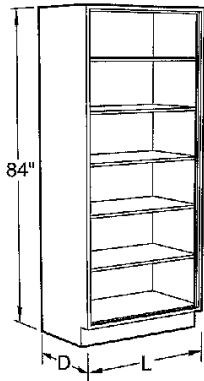

Steel Full Height Storage Cabinets

Specifications:

Full Height Storage Cabinets are 84" high and 12', 16', or 22' deep. Lengths as shown. They are furnished with five adjustable shelves. Sliding Glazed and Panel Doors are suspended by rollers from an aluminum track at the top for easy movement.

CAUTION: Full height cabinets may present a potential tipping over problem. Proper installation requires these cabinets to be anchored to a wall or other cabinets to improve stability and ensure smooth door movement. Full Height Storage Cabinet Doors are available in Trademark, O1 style only.

* Not Available in Textured Steel.

Open Storage•

12" Deep

SS-1002-00*	18"L
SS-1004-00*	24"L

16" Deep

SS-2002-00*	18"L
SS-2004-00*	24"L

22" Deep

SS-4002-00*	18"L
SS-4004-00*	24"L

Steel Full Height Storage Cabinets

Specifications:
Full Height Storage Cabinets are 84" high and 12", 16", or 22" deep. Lengths as shown. They are furnished with five adjustable shelves.

CAUTION: Full height cabinets may present a potential tipping over problem. Proper installation requires these cabinets to be anchored to a wall or other cabinets to improve stability and ensure smooth door movement. Full Height Storage Cabinet Doors are available in Trademark, O1 style only.