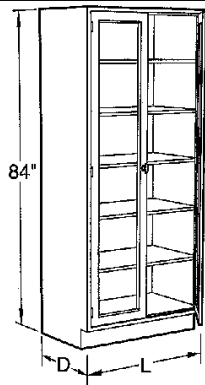

Sliding Panel Doors

12" Deep

SS-1125-00	30"L
SS-1126-00	36"L
SS-1127-00	42"L
SS-1128-00	48"L

16" Deep

SS-2125-00	30"L
SS-2126-00	36"L
SS-2127-00	42"L
SS-2128-00	48"L

22" Deep

SS-4125-00	30"L
SS-4126-00	36"L
SS-4127-00	42"L
SS-4128-00	48"L

Steel Full Height Storage Cabinets

Specifications:
Full Height Storage Cabinets are 84" high and 12", 16", or 22" deep. Lengths as shown. They are furnished with five adjustable shelves.

CAUTION: Full height cabinets may present a potential tipping over problem. Proper installation requires these cabinets to be anchored to a wall or other cabinets to improve stability and ensure smooth door movement. Full Height Storage Cabinet Doors are available in Trademark, O1 style only.