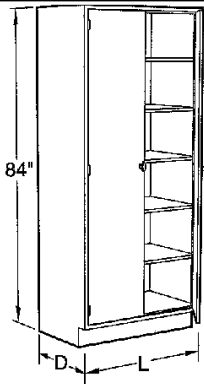

Steel Full Height Storage Cabinets

Specifications:
Full Height Storage Cabinets are 84" high and 12", 16", or 22" deep. Lengths as shown. They are furnished with five adjustable shelves.

CAUTION: Full height cabinets may present a potential tipping over problem. Proper installation requires these cabinets to be anchored to a wall or other cabinets to improve stability and ensure smooth door movement. Full Height Storage Cabinet Doors are available in Trademark, O1 style only.

12" Deep

SS-1202-00*	18"L
SS-1204-00*	24"L

16" Deep

SS-2202-00*	18"L
SS-2204-00*	24"L

22" Deep

SS-4202-00*	18"L
SS-4204-00*	24"L

12" Deep

SS-1205-00	30"L
SS-1206-00	36"L
SS-1207-00	42"L
SS-1208-00	48"L

16" Deep

SS-2205-00	30"L
SS-2206-00	36"L
SS-2207-00	42"L
SS-2208-00	48"L

22" Deep

SS-4205-00	30"L
SS-4206-00	36"L
SS-4207-00	42"L
SS-4208-00	48"L

Steel Full Height Storage Cabinets

Specifications:

Full Height Storage Cabinets are 84" high and 12", 16" or 22" deep. Lengths as shown. They are furnished with five adjustable shelves. Full height swinging doors are hung on three hinges per door.

CAUTION: Full height cabinets may present a potential tipping over problem. Proper installation requires those cabinets to be anchored to a wall or other cabinets to improve stabilize and ensure smooth door movement. Full Height Storage Cabinet Doors are available in Trademark, O1 style only.