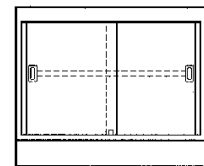

Steel Sitting Height Base Cabinets

Specifications:

Sitting Height Cabinets are 30" high and 22" deep. Lengths as shown.

Open Cabinets have one adjustable shelf.

Cupboards have one adjustable shelf.

Note: Last digit in part number designates style. References in copy and illustration are for Trademark, Style 1, but all Research Collection styles are available. Actual product may vary slightly from catalog illustration.

Cupboard Cabinets

- C03M3115L0_** 15"L
- C03M3118L0_** 18"L
- C03M3121L0_** 21"L
- C03M3124L0_** 24"L

- C03M3115-0** 15"L
- C03M3118-0** 18"L
- C03M3121-0** 21"L
- C03M3124-0** 24"L

- C03M3130-0** 30"L
- C03M3136-0** 36"L
- C03M3142-0** 42"L
- C03M3148-0** 48"L

- C15M3130-01** 30"L
- C15M3136-01** 36"L
- C15M3142-01** 42"L
- C15M3148-01** 48"L

Drawer Cabinets

- D00M3115-0** 15"L
- D00M3118-0** 18"L
- D00M3121-0** 21"L
- D00M3124-0** 24"L

- D00M3130-0** 30"L
- D00M3136-0** 36"L
- D00M3142-0** 42"L
- D00M3148-0** 48"L

- D08M3115-0** 15"L
- D08M3118-0** 18"L
- D08M3121-0** 21"L
- D08M3124-0** 24"L

- D10M3115-0** 15"L
- D10M3118-0** 18"L
- D10M3121-0** 21"L
- D10M3124-0** 24"L

- D26M3118-0** 18"L
- 1 Pull Out Shelf

- D30M3115-0** 15"L
- D30M3118-0** 18"L
- D30M3121-0** 21"L
- D30M3124-0** 24"L