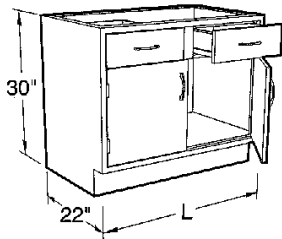

Pull Out Shelf
1 File Drawer with hangers

D85M3118-0 18"L
D85M3121-0 21"L
D85M3124-0 24"L

Cupboard and Drawer Cabinets

E05M3130L0 30"L
E05M3136L0 36"L
E05M3142L0 42"L
E05M3148L0 48"L

E05M3130-0 30"L
E05M3136-0 36"L
E05M3142-0 42"L
E05M3148-0 48"L

E06M3130L0 30"L
E06M3136L0 36"L
E06M3142L0 42"L
E06M3148L0 48"L

E06M3130-0 30"L
E06M3136-0 36"L
E06M3142-0 42"L
E06M3148-0 48"L

E25M3118L0 18"L
1 Pull Out Shelf

E25M3118-0 18"L
1 Pull Out Shelf

E40M3115L0 15"L
E40M3118L0 18"L
E40M3121L0 21"L
E40M3124L0 24"L

E40M3115-0 15"L
E40M3118-0 18"L
E40M3121-0 21"L
E40M3124-0 24"L

E41M3130-0 30"L
E41M3136-0 36"L
E41M3142-0 42"L
E41M3148-0 48"L

Steel Sitting Height Base Cabinets

Specifications:
Sitting Height Cabinets are 30" high and 22" deep. Lengths as shown.