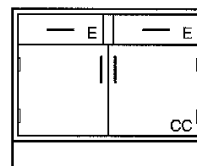

E06M3130L0 30"L
E06M3136L0 36"L
E06M3142L0 42"L
E06M3148L0 48"L

E06M3130-0 30"L
E06M3136-0 36"L
E06M3142-0 42"L
E06M3148-0 48"L

E25M3118L0 18"L
1 Pull Out Shelf

E25M3118-0 18"L
1 Pull Out Shelf

E40M3115L0 15"L
E40M3118L0 18"L
E40M3121L0 21"L
E40M3124L0 24"L

E40M3115-0 15"L
E40M3118-0 18"L
E40M3121-0 21"L
E40M3124-0 24"L

E41M3130-0 30"L
E41M3136-0 36"L
E41M3142-0 42"L
E41M3148-0 48"L

Steel Sitting Height Base Cabinets

Specifications:
Sitting Height Cabinets are 30" high and 22" deep. Lengths as shown.