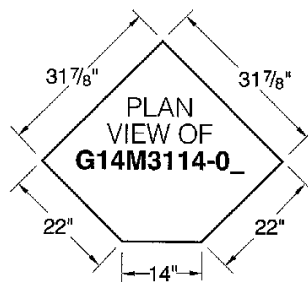

Note: Last digit in part number designates style. References in copy and illustration are for Trademark, Style 1, but all Research Collection styles are available. Actual product may vary slightly from catalog illustration.

E40M3115-0 15"L
E40M3118-0 18"L
E40M3121-0 21"L
E40M3124-0 24"L

E41M3130-0 30"L
E41M3136-0 36"L
E41M3142-0 42"L
E41M3148-0 48"L

Steel Sitting Height Base Cabinets

Specifications:
Sitting Height Cabinets are 30" high and 22" deep. Lengths as shown.

- E71M3130-0_ 30"L
- E71M3136-0_ 36"L
- E71M3142-0_ 42"L
- E71M3148-0_ 48"L

Sink Cabinets

- G00M3115L0_ 15"L
- G00M3118L0_ 18"L
- G00M3121L0_ 21"L
- G00M3124L0_ 24"L

- G00M3115-0_ 15"L
- G00M3118-0_ 18"L
- G00M3121-0_ 21"L
- G00M3124-0_ 24"L

- G00M3130-0_ 30"L
- G00M3136-0_ 36"L
- G00M3142-0_ 42"L
- G00M3148-0_ 48"L

Diagonal Corner Cabinets

G14M3114-0_

G18M3114-0_