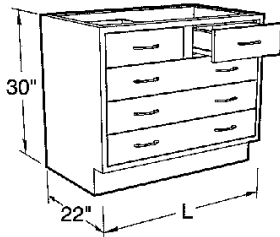

Steel Sitting Height Base Cabinets

Specifications:

Sitting Height Cabinets are 30" high and 22" deep. Lengths as shown.

Open Cabinets have one adjustable shelf.

Cupboards have one adjustable shelf.

Note: Last digit in part number designates style. References in copy and illustration are for Trademark, Style 1, but all Research Collection styles are available. Actual product may vary slightly from catalog illustration.

* Not available in Textured Steel.

Open Cabinets*

- B00M3115-00*** 15"L
- B00M3118-00*** 18"L
- B00M3121-00*** 21"L
- B00M3124-00*** 24"L

- B00M3130-00*** 30"L
- B00M3136-00*** 36"L
- B00M3142-00*** 42"L
- B00M3148-00*** 48"L