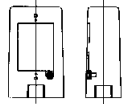

Ordering Table

Receptacles

-33
20 Amp, 125V
Straight Blade
(Duplex)

-33GF
20 Amp, 125V
Straight Blade
Ground Fault
(Duplex)

-37
20 Amp, 250 V
Straight Blade
(Duplex)

-61
Data Outlet
(Cat 5 T568B
Duplex Jacks)

Electric Boxes

E300WS
Single Gang,
Single Face

E333WS
E333SA-WS
E333PB-WS

E333GF-WS
E333GF-SA-WS
E333GF-PB-WS

E337WS
E337SA-WS
E337PB-WS

E361WS
E361SA-WS
E361PB-WS

E400WS
Single Gang,
Double Face

E433WS
E433SA-WS
E433PB-WS